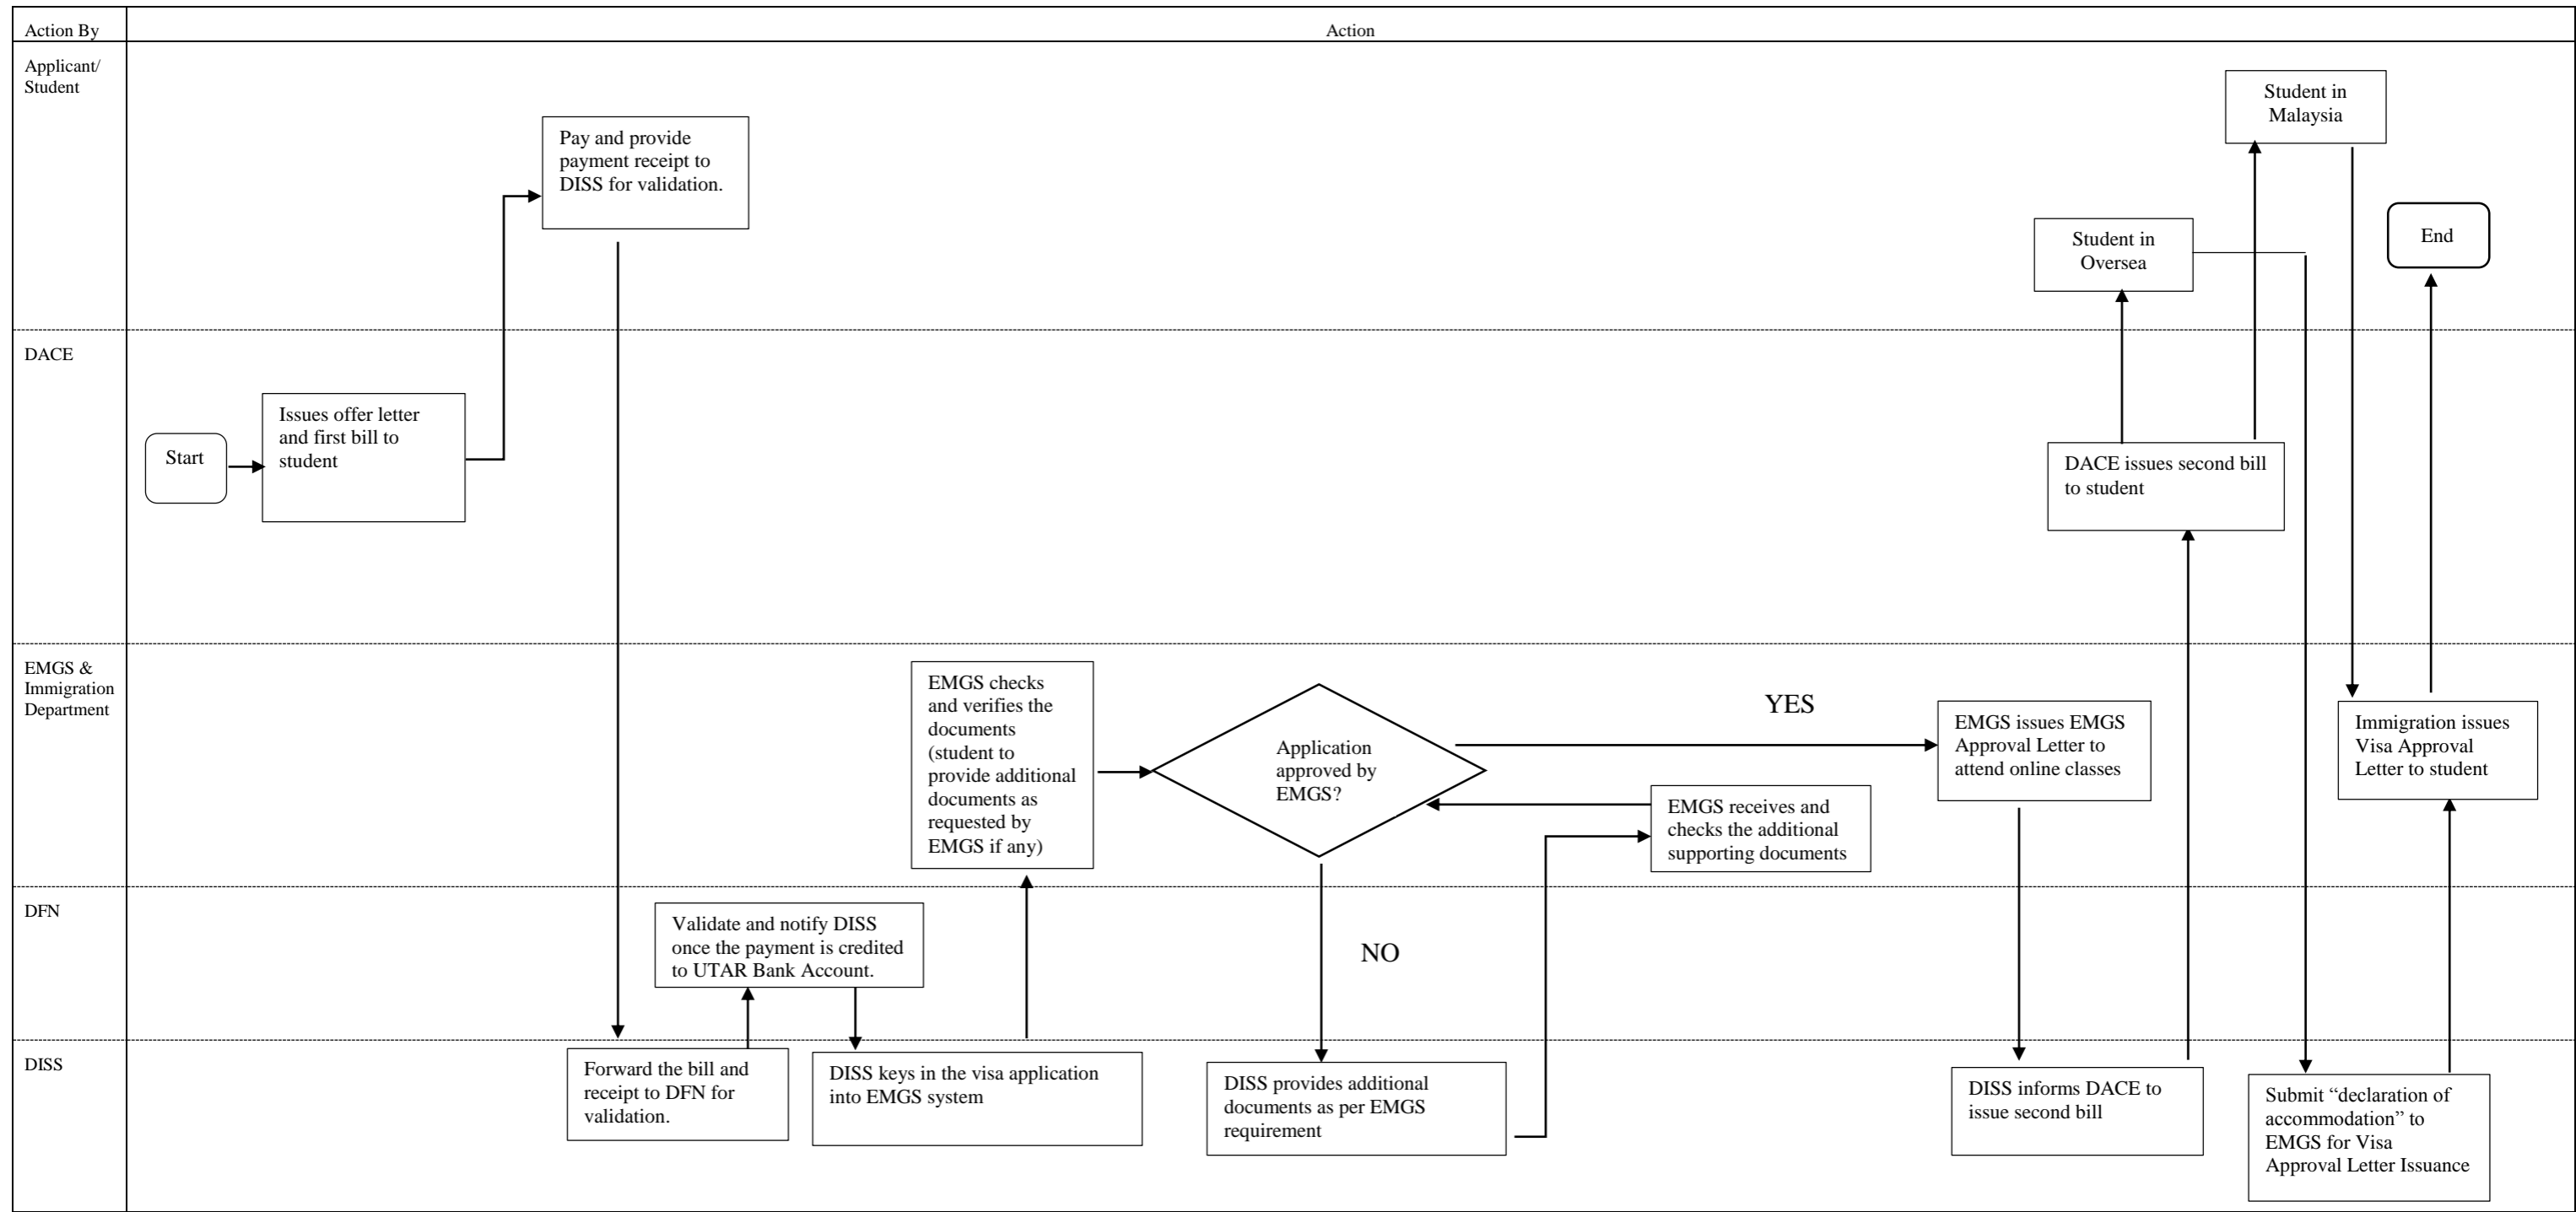

FLOWCHART FOR ELECTRONIC VISA APPROVAL LETTER APPLICATIONS

Notes:
 DACE – Division of Admission and Credit Evaluation
 EMGS- Education Malaysia Global Services
 DFN – Division of Finance
 DISS – Department of International Student Services